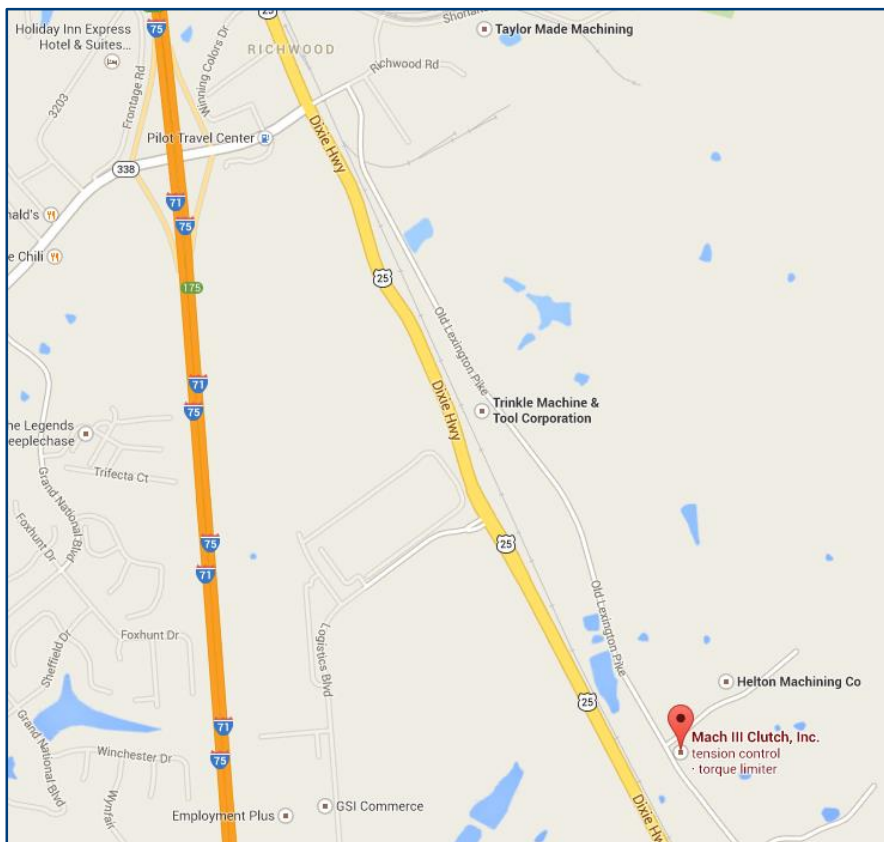

## FROM CINCINNATI, OH

- Interstate 71/75 South to Exit 175 Richwood
- Left off exit ramp onto Richwood Drive
- See directions from Richwood Drive below

## FROM LEXINGTON, KY

- Interstate 75 North to Exit 175 Richwood
- Right off exit ramp onto Richwood Drive
- See directions from Richwood Drive below

## FROM LOUISVILLE, KY

- Interstate 71 North to Interstate 71/75 North
- Interstate 71/75 North to Exit 175 Richwood
- Right off exit ramp onto Richwood Drive
- See directions from Richwood Drive below

## FROM RICHWOOD DRIVE

- Continue through intersection of Richwood Dr. and US 25 (Dixie Highway) and cross train tracks
- Right onto Old Lexington Pike (Continue 1.4 miles)
- Left onto Cummings Drive
- Mach III is the first building on the Right (Tan building with Dark Green Trim)